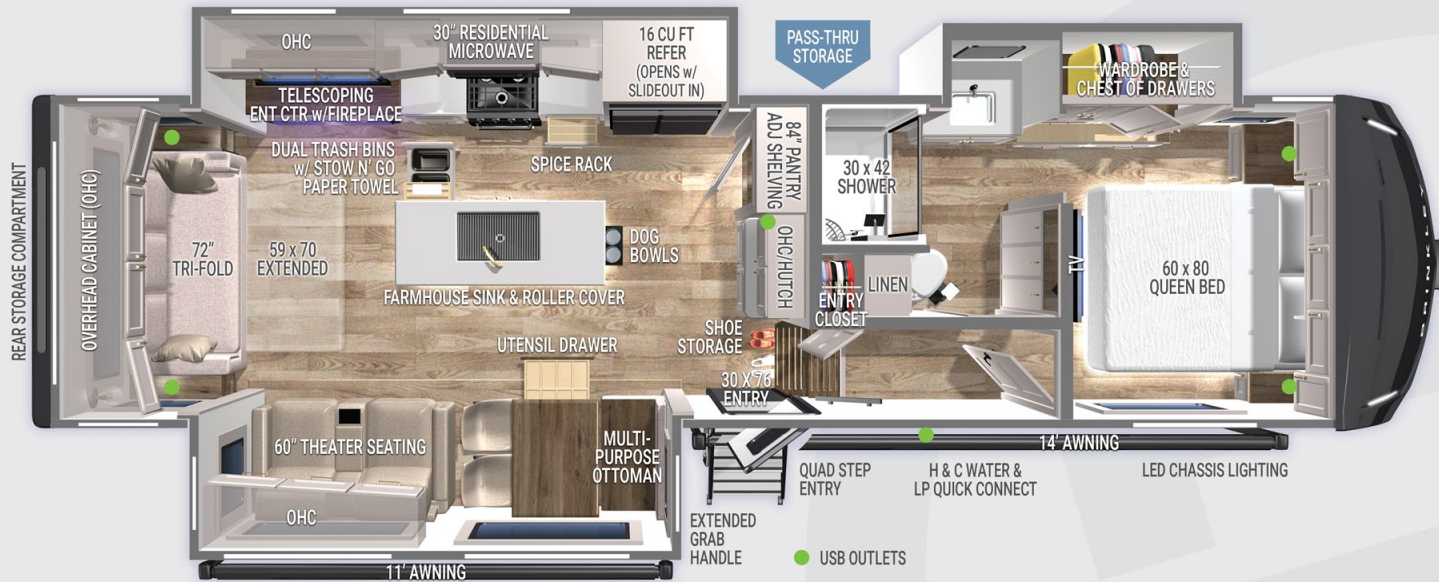

MODEL Z FLOORPLAN

SPECS & FEATURES

2900

FEATURES:

- Dual Pull-Out Trash Bins w/ Integrated Stow N' Go Paper Towel Holder
- Wide Stance Leveling Jacks & Oversized Front Storage
- Residential Frameless Windows w/ 6" Opening
- Electric Dump Valves
- Kitchen & Living Room/Dining Room Flush Floor Slides
- Automotive Grade Front Cap, Lights, & Lens
- 84" Pantry w/ Adjustable Shelves & Appliance Outlet
- 18 Outlets & 6 Outlets w/ USB & USB-C
- Basement Utility Access w/ Sliding Doors & Motion Lights
- Pull-Out Storage for 'Stewy' w/ Removable Dog Bowls
- 370W Solar Panel w/ 50AMP MPPT Controller (Inverter Prep & Lithium Ready)

- Over 100 Cubic Feet of Exterior Storage
- Rear Storage Compartment (48"x40"x15")
- Tough Ply Storage Area Liner
- Brinkley CraftSense™ Wood Trim Construction
- Premium Residential Cabinets & Drawers w/ Dovetail Joints
- Residential End Tables w/ Flip-Up Charging Station & Storage
- Bedside End Tables & Outlets w/ USB & USB-C
- 2 - Hot/Cold Outdoor Shower (BOTH sides of coach)
- Built-in Wire Conduit from Roof to Basement
- Quad Tip-To-Clean Entry Steps w/ Motion Lights
- Industry First Brass Plumbing Connections
- Industry First Low Maintenance Roof
- Heavy-Duty 7k lbs. Axles w/ 8k lbs. Leaf Springs

SPECIFICATIONS:

- UVW – 11,674 lbs.
- GVWR – 14,495 lbs.
- Hitch Weight – 2,081 lbs.
- Exterior Length – 32' 11"
- Overall Height – 12' 9"
- Overall Height with 2nd AC – 13' 2"
- Width – 96"
- Bath & Bedroom Height - 79 ½"
- Slide Height - 76"
- Wheels & Tires – 17.5" H-Rated (16 ply)
- Fresh Water Capacity – 75 gal
- Grey Water Capacity – True 90 gal
- Black Water Capacity – 45 gal
- Insulation – Floors R40, Walls R11, Ceiling R40

FACTORY OPTIONS:

- Dual Pane Windows
- Low-Profile 2nd Air Conditioner
- Queen Bed (*Mandatory*)

032323

PRE-PRODUCTION INFO

Based on pre-production prototype. All preliminary info & content is subject to change without notice. Please consult with your dealer for current production model details & information.